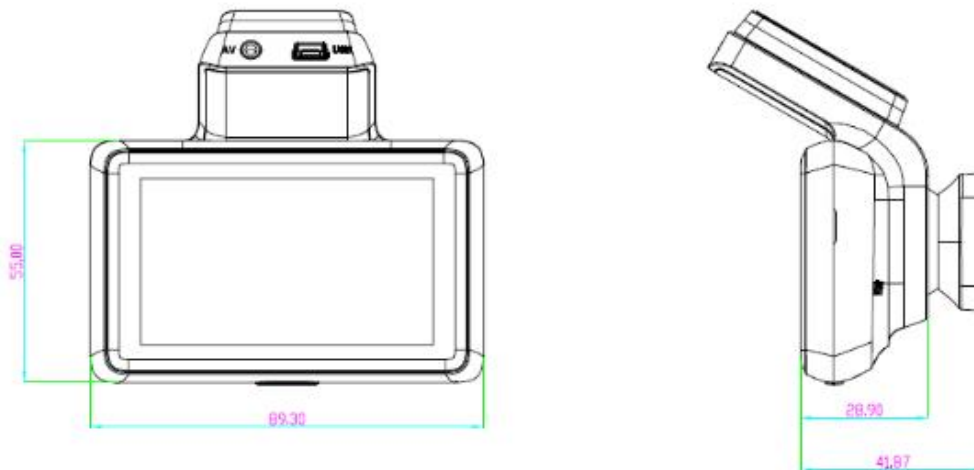

Dimensions